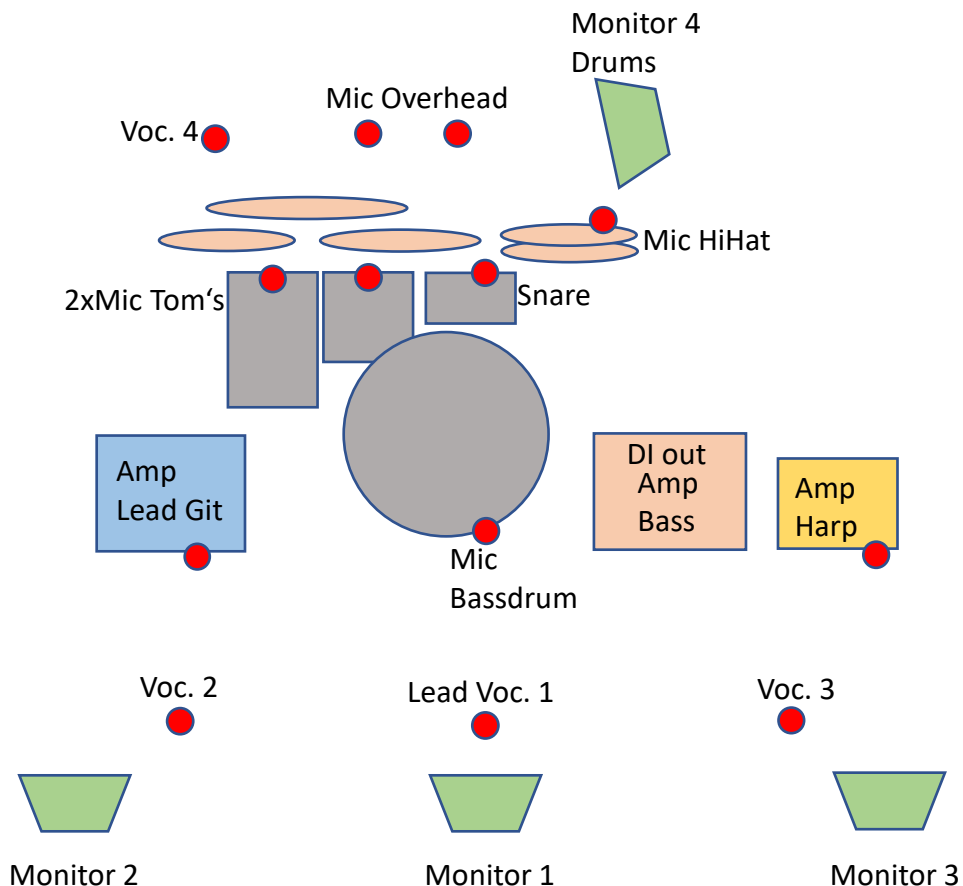

Bluesbox-Legacy Stageplan

Mic's: ●
Vocals: 4x Mic
Drumset: 7x Mic
Amp Lead Guitar: 1x Mic
Amp Harp: 1x Mic
Amp Bass: DI Out (Eich Amp 12")

Monitore:
Vocal: 3x Monitor
Drums: 1x Monitor

Drumset:
BD, Snare, HiHat, 1x HT, 1x Stand-Tom, 1x Ride Becken, mehrere Crash Becken.